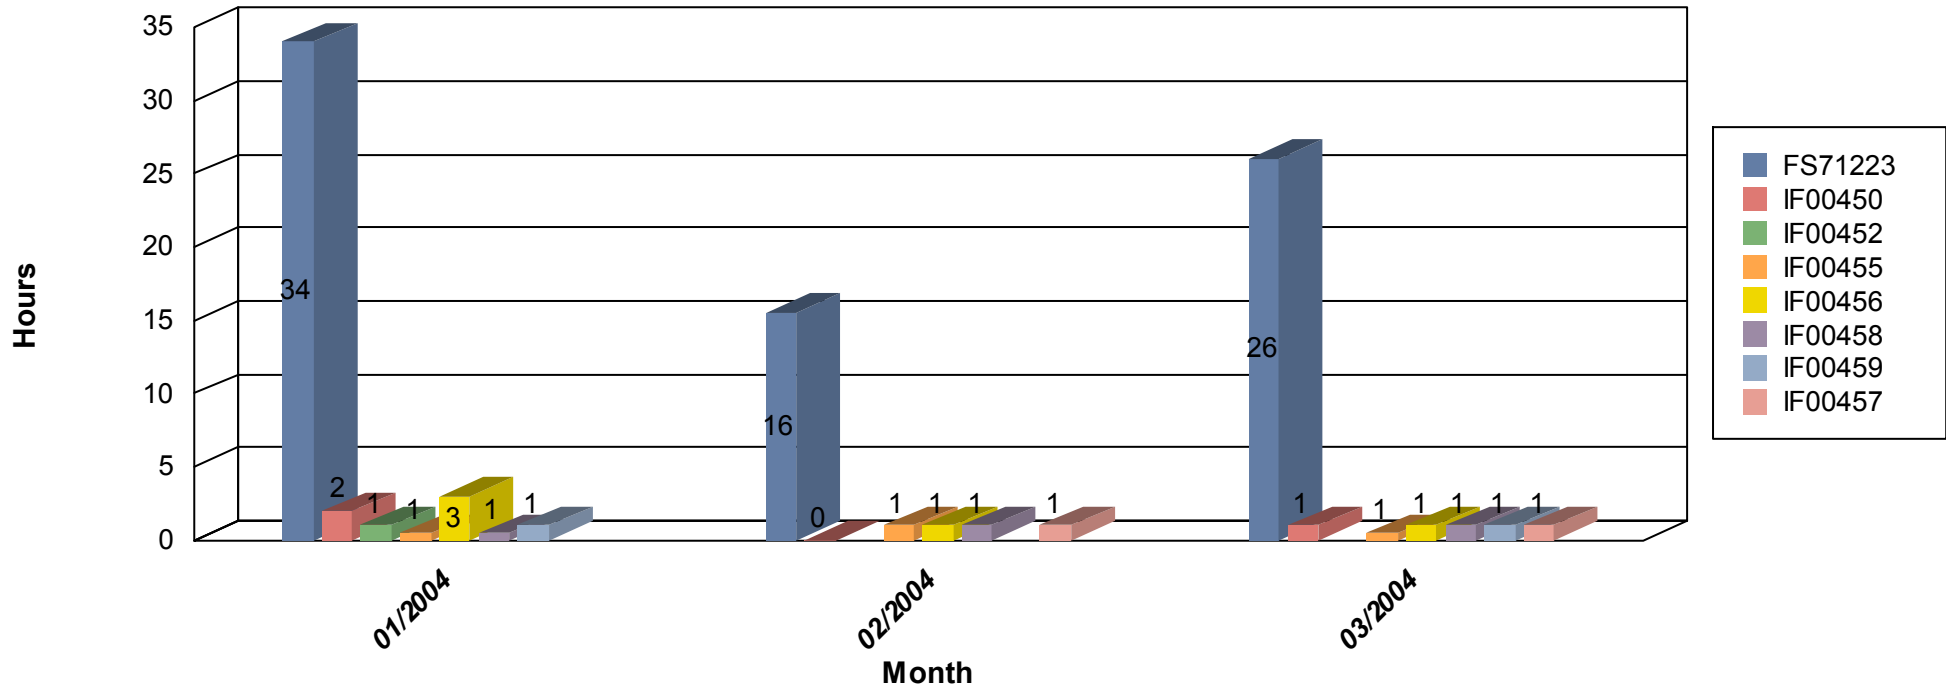

Maintenance Hours Breakdown

Contracts with no activity may not show up in Graph.